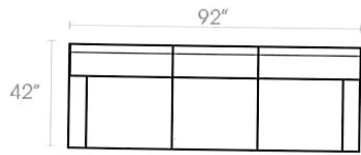

Luke II Living Room Furniture Set

Web ID: 1219629

sofa

loveseat

chair

ottoman

Back height on all pieces: 36"  
Ottoman height: 16"

All dimensions listed are approximate.