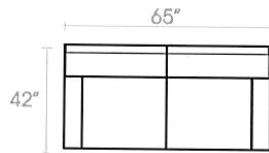

Luke II Living Room Furniture Set

Web ID: 1219629

sofa

loveseat

chair

ottoman

Back height on all pieces: 36"  
Ottoman height: 16"

All dimensions listed are approximate.