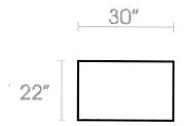

Luke II Living Room Furniture Set

Web ID: 1219629

sofa

loveseat

chair

ottoman

Back height on all pieces: 36"  
Ottoman height: 16"

All dimensions listed are approximate.