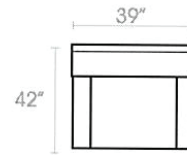

Luke II Living Room Furniture Set

Web ID: 1219629

sofa

loveseat

chair

ottoman

Back height on all pieces: 36"  
Ottoman height: 16"

All dimensions listed are approximate.